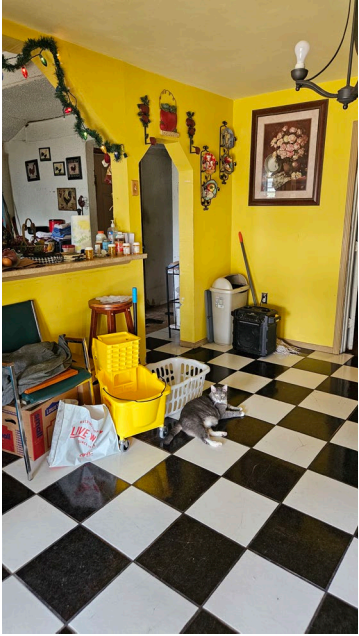

19 N. Emerson St San Angelo

Joe Sentena

Front & Back of House

Sides of House

Ramp
On
the
Front

Living Room

Hallway

Master Bedroom

Bathroom

Kitchen

Kitchen Cont.

Dining Room

Water Heater & Electrical Panel