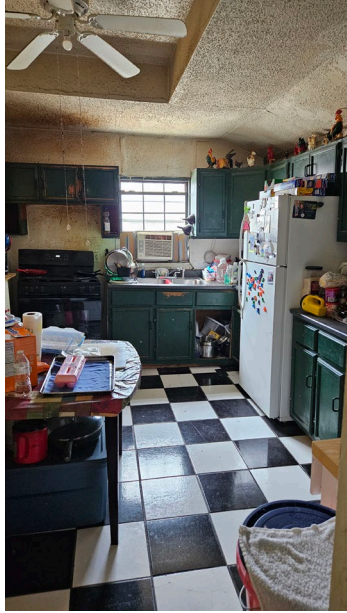

19 N. Emerson St San Angelo

Joe Sentena

Front & Back of House

Sides of House

Ramp
On
the
Front

Living Room

Hallway

Master Bedroom

Bathroom

Kitchen

Kitchen Cont.

Dining Room

Water Heater & Electrical Panel